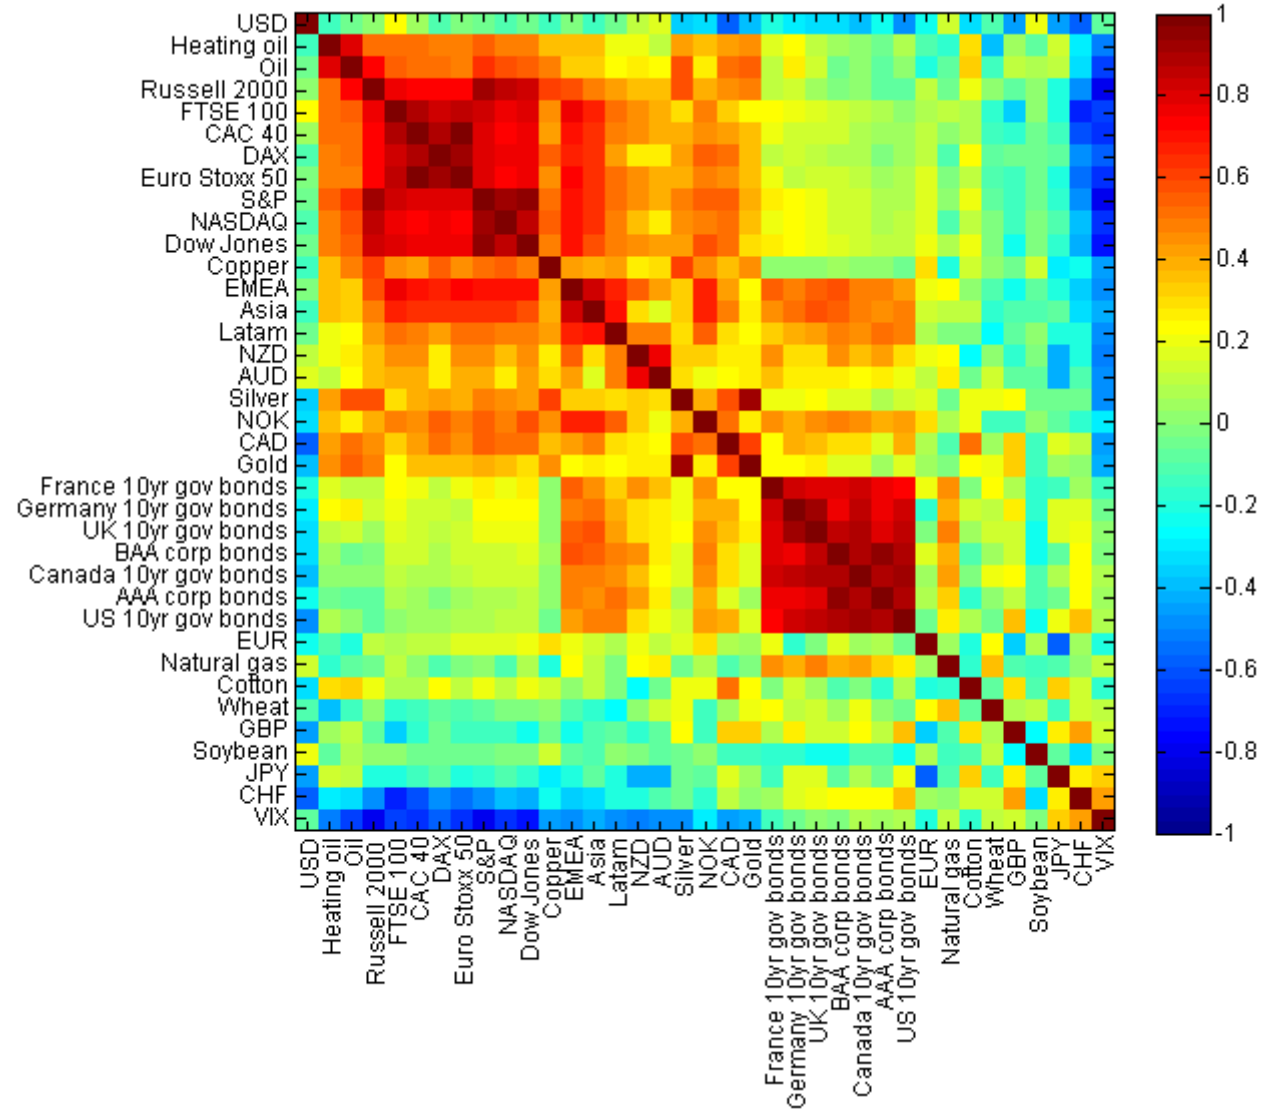

- RORO Bar Chart (5 Sept 2012)

- RORO Heatmap (29 July 2013)

- RORO Bar Chart (29 July 2013)