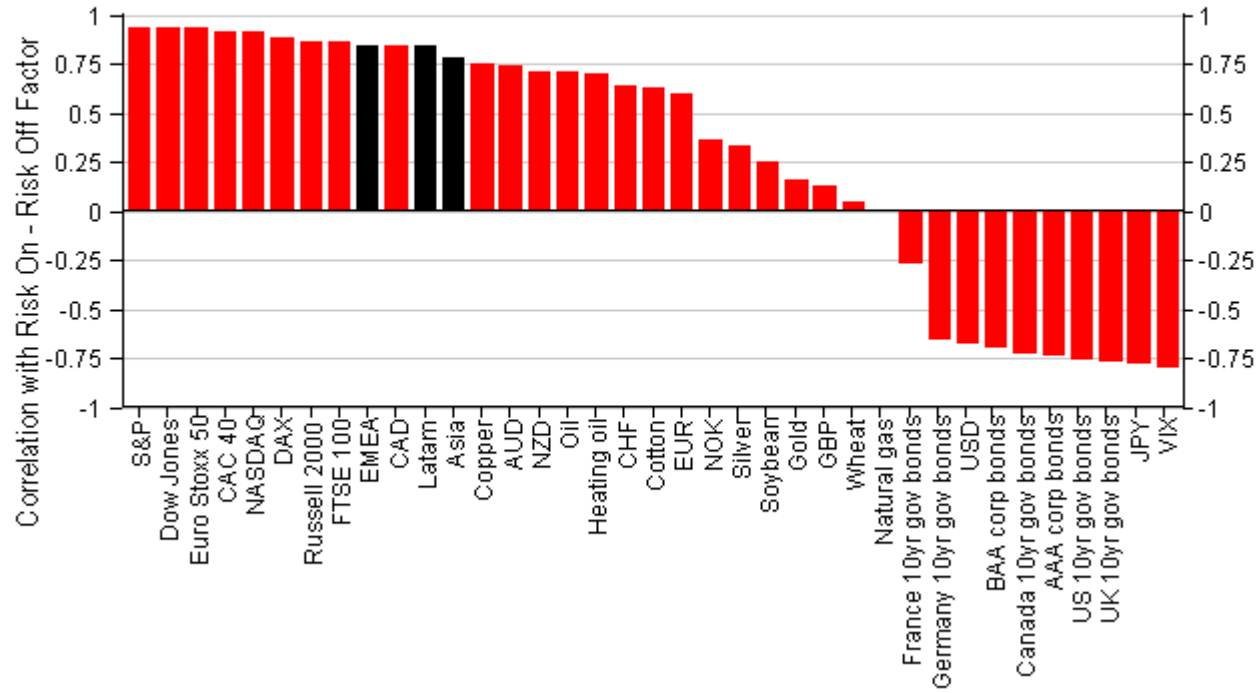

- RORO Bar Chart (5 Sept 2012)

- RORO Heatmap (29 July 2013)

- RORO Bar Chart (29 July 2013)